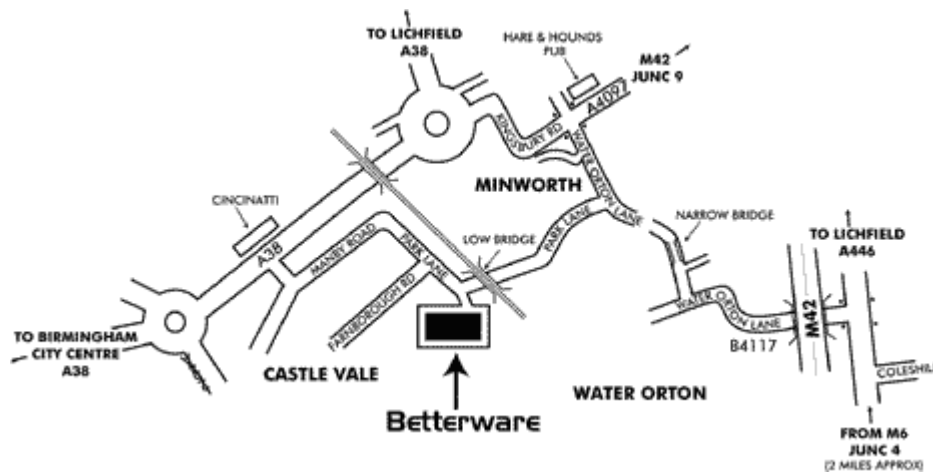

**Harlequins Orienteering Club
Night Street League – Castle Vale
Thursday 1 February 2007**

Venue : Betterware UK Limited, Park Lane, Castle Vale
O.S. sheet 139, GR 153916, near the railway bridge
On arrival please park and go to Reception.

Detailed directions available on :
<http://www.betterware.co.uk/contactus.aspx?language=en-GB>

Local Busses :

67 from Birmingham City Centre, Corporation Street top end
68A or 638 from Erdington
68C or 71 from Sutton Coldfield
71 from Solihull & Birmingham International