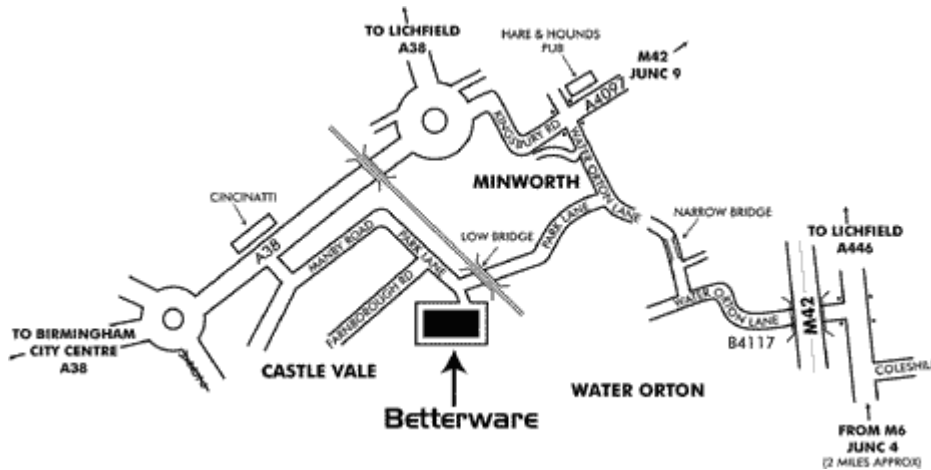

**Harlequins Orienteering Club
Night Street League – Castle Vale
Tuesday 22 January 2008**

Venue : Betterware UK Limited, Park Lane, Castle Vale
O.S. sheet 139, GR 153916, near the railway bridge
On arrival please park and go to Reception.

Detailed directions available on :
<http://www.betterware.co.uk/contactus.aspx?language=en-GB>

Local Busses :

- 67 from Birmingham City Centre, Corporation Street top end
- 68A or 638 from Erdington
- 68C or 71 from Sutton Coldfield
- 71 from Solihull & Birmingham International